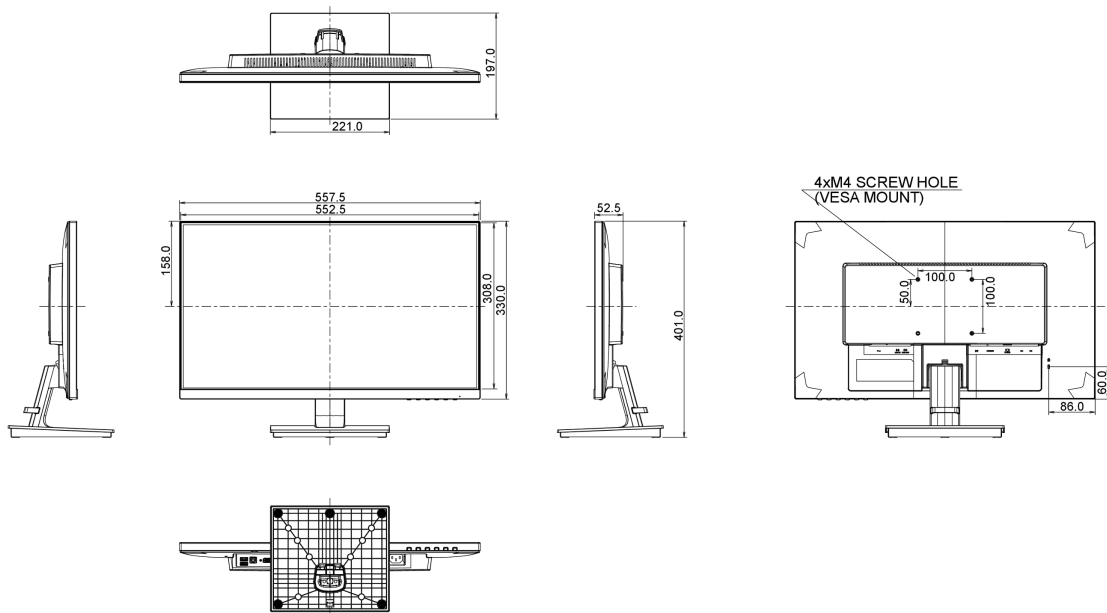

Other

quick start guide, safety guide

06 POWER MANAGEMENT

Power supply unit

internal

Power supply

AC 100 - 240V, 50/60Hz

Power usage

18W typical, 0.5W stand by, 0.5W off mode

07 SUSTAINABILITY

Regulations

TCO, CE, TÜV-GS, Energy Star , EPEAT, CU

Energy efficiency class

A+

08 DIMENSIONS / WEIGHT

Product dimensions W x H x D

557.5 x 401 x 197mm

Weight (without box)

4kg

EAN code

4948570115440

09 EU ENERGY EFFICIENCY LABEL

Manufacturer

iiyama

Model

ProLite E2591HSU-B1

Energy efficiency class

A+

Visible screen diagonal

62cm; 24.5"; (25" segment)

ON mode power consumption

19.6W

Annual energy consumption

29kWh/annum*