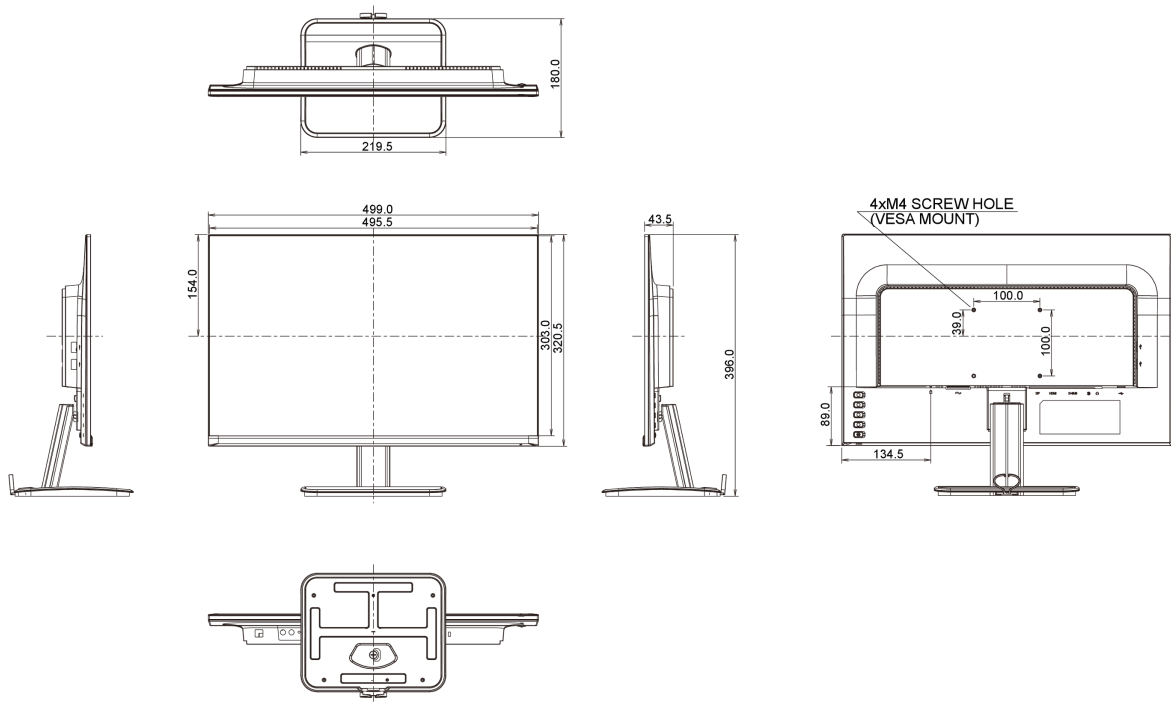

## 04 MECHANICAL

Display position adjustments	tilt
Tilt angle	20° up; 4° down
VESA mounting	100 x 100mm

## 08 DIMENSIONS / WEIGHT

Product dimensions W x H x D 499 x 396 x 180mm

Weight (without box) 4kg

All trademarks and registered trademarks acknowledged. E & O E. Specification subject to change without notice. All LCD's comply with ISO-9241-307:2008 in connection with pixel defects.