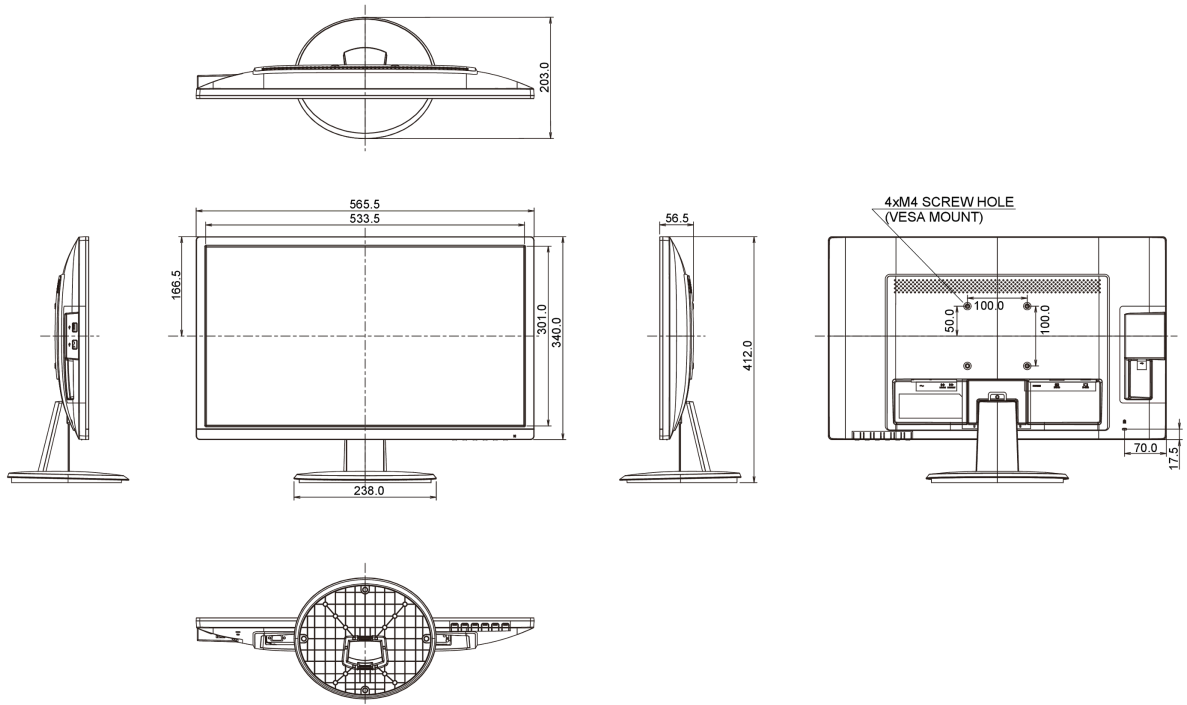

## 04 MECHANICAL

Display position adjustments	tilt
Tilt angle	22° up; 5° down
VESA mounting	100 x 100mm

## 08 DIMENSIONS / WEIGHT

Product dimensions W x H x D	565.5 x 412 x 203mm
Weight (without box)	3.4kg

All trademarks and registered trademarks acknowledged. E & O E. Specification subject to change without notice. All LCD's comply with ISO-9241-307:2008 in connection with pixel defects.