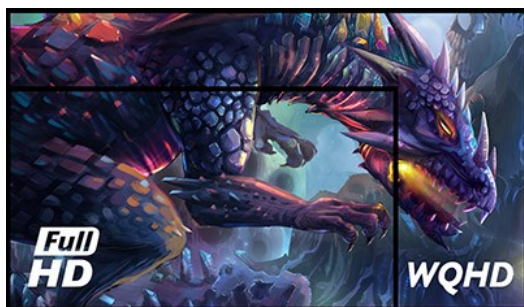

Silver Crow – enter a new dimension

The 27" G-MASTER GB2730QSU known as Silver Crow opens you to a whole new level of gaming experiences. As the 2560x1440 display offers 77% more on-screen space than a standard 1920x1080 Full HD monitor, the Silver Crow makes sure all the finest details are displayed with perfect image clarity. Nothing will skip your attention. The blue light reducer function along with the flicker free panel are the shield your eyes need to guarantee your vision remains well protected. Armed with FreeSync technology and 1ms response time the Silver Crow is ready to lead you into the toughest battles, leaving nothing to chance.

WQHD

With the 2560x1440 WQHD resolution offering 77% more on-screen space than a standard 1920x1080 full HD monitor, nothing skips your attention.

ТЕХНОЛОГИЯ FREESYNC™

Технология AMD FreeSync™ устраняет прерывание, подвисание игр и устраняет разрывы изображения для исключительно плавного игрового процесса.